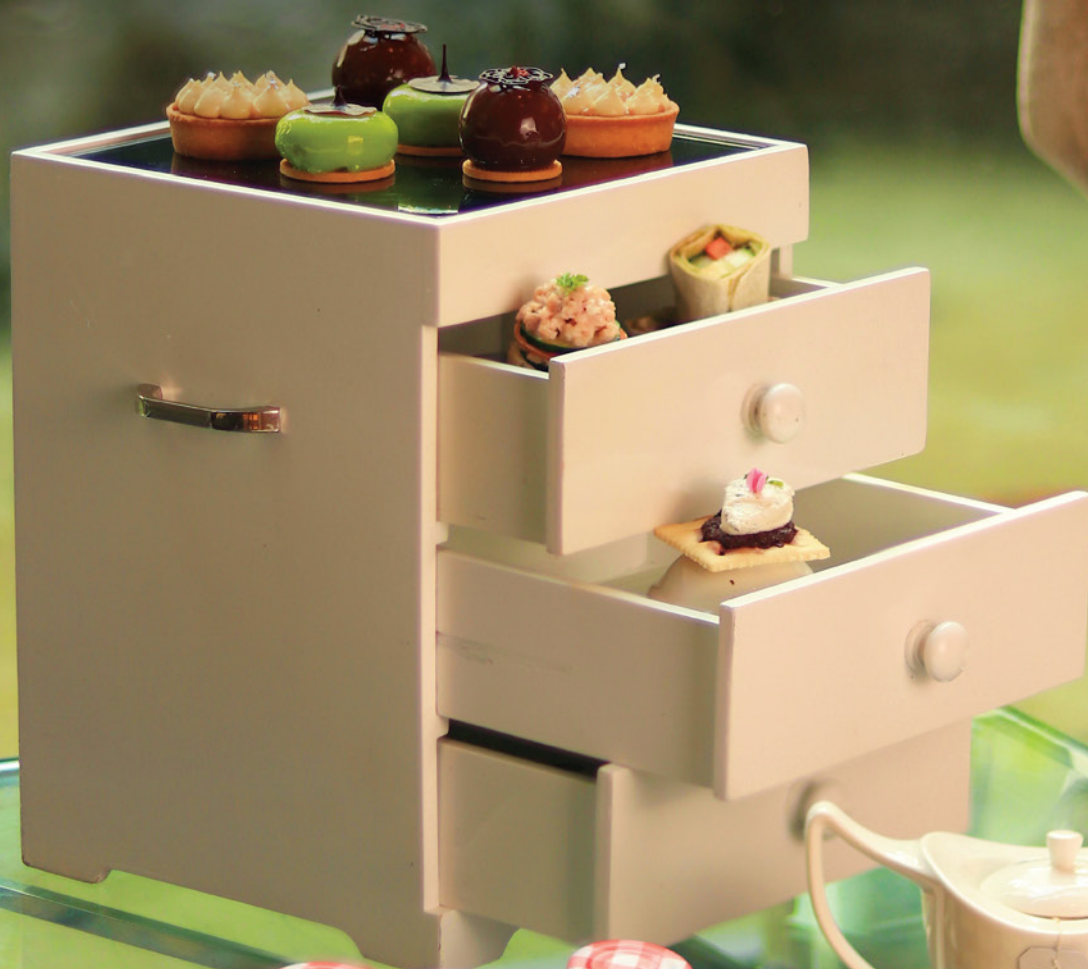

SECRET GARDEN

RM198 nett per set

IMV
ONE SIX FIVE

A succulent selection of sweet and savoury delights, perfect for sharing between two.

SAVOURIES

Barbeque-glazed Turkey on Rye
Smoked Salmon & Dill Sour Cream with
Kyuri Charcoal Bun
Orange Balsamic & Sundried Yellow
Cherry Tomato Tartlet

DESSERTS

Passion Soft Caramel, Mascarpone Cream
with Espresso Sponge Finger
Strawberry Vanilla Cake Bites
Raspberry-mascarpone Cream & Clementine
Confit with Sunflower Seed Croquant

SERVED WITH

Selection of Plain & Salted Egg Yolk Scones
Premium Clotted Cream, Jam & Marmalade

Price is inclusive of prevailing taxes.