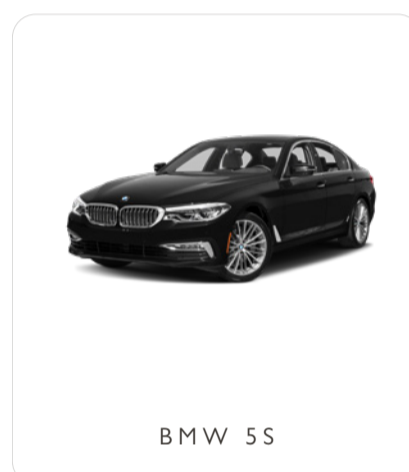

KLIA LIMOUSINE SERVICES

All rates are per car, per way

SUPER LUXURY LIMO

RM980 nett

For a maximum of two persons and two medium luggages.

EV SUPER LIMO

RM980 nett

For a maximum of two persons and two medium luggages.

SUPER LIMO RM700 nett

For a maximum of two persons and two medium luggages.

LIMO RM420 nett

For a maximum of two persons and two medium luggages.

EV PREMIER RM310 nett

For a maximum of three persons and three medium luggages.

SUV RM310 nett

For a maximum of three persons, two medium, and two small luggages.

PREMIER RM310 nett

For a maximum of three persons and three medium luggages.

LUXURY MPV RM480 nett

For a maximum of four persons, two medium, and two small luggages.