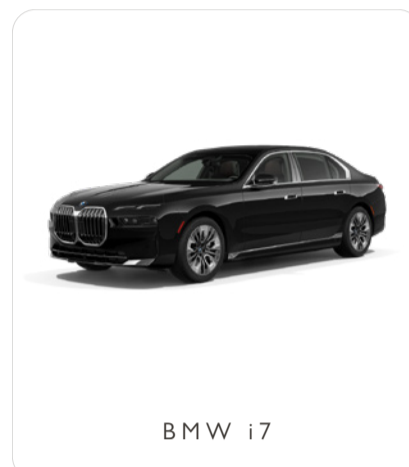

KLIA LIMOUSINE SERVICES

All rates are per car, per way

SUPER LUXURY LIMO

RM980 nett

For a maximum of two persons and two medium luggages.

EV SUPER LIMO

RM980 nett

For a maximum of two persons and two medium luggages.

SUPER LIMO RM700 nett

For a maximum of two persons and two medium luggages.

LIMO RM420 nett

For a maximum of two persons and two medium luggages.

EV PREMIER RM310 nett

For a maximum of three persons and three medium luggages.

SUV RM310 nett

For a maximum of three persons, two medium, and two small luggages.

PREMIER RM310 nett

For a maximum of three persons and three medium luggages.

LUXURY MPV RM480 nett

For a maximum of four persons, two medium, and two small luggages.