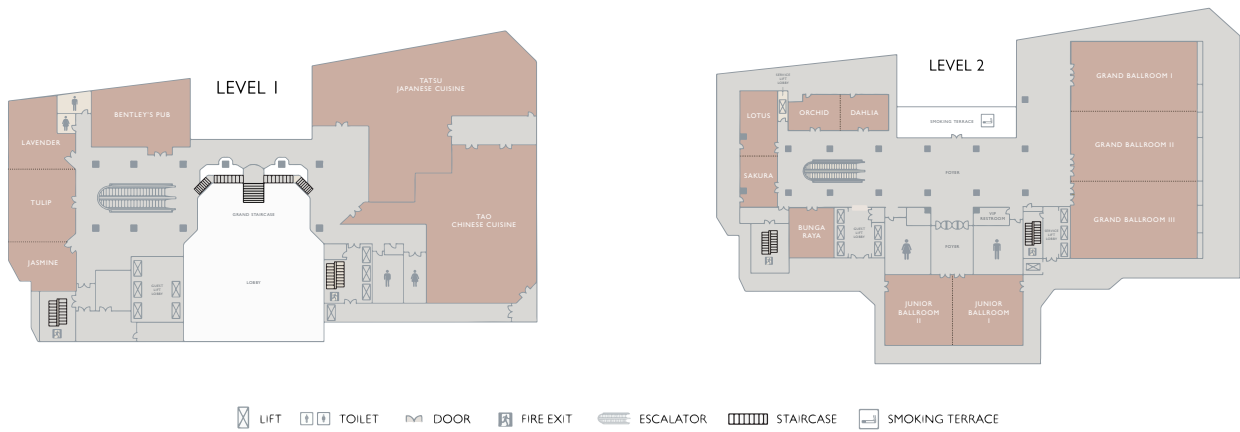

INCREDIBLE OCCASIONS

InterContinental Kuala Lumpur is an award-winning meetings & events destination, offering a high-ceiling, pillarless Grand Ballroom, Junior Ballroom and nine well-equipped, flexible meeting rooms with superior technical support including high-speed internet coverage and video-conferencing. With their contemporary and luxurious interior, our ballrooms are the perfect venues for memorable dinners, gala events, and stylish weddings.

Function Rooms	Level	Size (sqm)	Theatre	Classroom	Banquet	U-shape	Boardroom	Dimensions (m) Length x Width	Height (m)
Grand Ballroom	2	936	1,300	500	650	129	129	24 X 39	9
Ballroom I/2/3	2	336	300	140	220	69	69	24 X 14	9
Ballroom 1&2/2&3	2	624	600	350	350	94	81	26 X 24	9
Junior Ballroom	2	312	250	150	220	60	63	13 X 24	8
Junior I/2	2	156	100	48	90	42	39	13 X 12	8

Function Rooms	Level	Size (sqm)	Theatre	Classroom	Banquet	U-shape	Boardroom	Dimensions (m) Length x Width	Height (m)
Bunga Raya	2	80	50	36	50	25	17	10 X 8	3
Sakura	2	63	28	24	30	19	15	7 X 9	3
Lotus	2	84	50	36	60	31	27	7 X 12	3
Sakura & Lotus	2	147	100	60	100	42	45	7 X 21	3
Orchid	2	64	40	18	40	20	18	8 X 8	3
Dahlia	2	64	40	18	40	20	18	8 X 8	3
Orchid & Dahlia	2	120	100	70	100	42	39	8 X 15	3
Lavender	1	100	50	36	60	21	18	10 X 10	3
Tulip	1	110	50	36	50	21	24	10 X 11	3
Jasmine	1	36	24	12	10	15	12	6 X 6	3
Maple	G	63	35	18	40	15	15	9 X 7	3