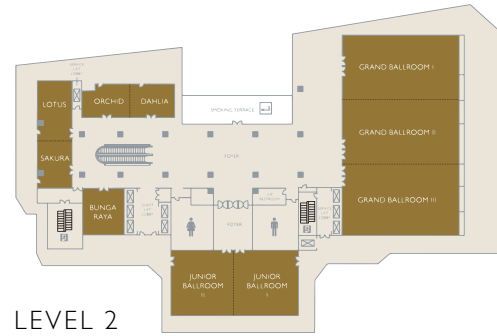

# INCREDIBLE OCCASIONS

InterContinental Kuala Lumpur offers a spacious pillarless Grand Ballroom, Junior Ballroom and nine well-equipped meeting rooms with superior technical support including internet coverage and video-conferencing. With its contemporary and luxurious interior, our ballrooms are the perfect venue for memorable dinners, gala events, and stylish weddings.

LEVEL 1

LEVEL 2

Meeting Rooms	Size (sq.m)	Theatre	Classroom	Banquet	Dimensions (m) Length x Width	Height (m)
Grand Ballroom	963	1,200	550	650	24 X 39	9
Grand Ballroom I	335	400	200	240	24 X 14	9
Grand Ballroom II	293	300	180	200	24 X 12	9
Grand Ballroom III	335	400	200	240	24 X 14	9
Junior Ballroom	315	300	150	220	13 X 24	8
Junior Ballroom I	158	120	75	100	13 X 12	8
Junior Ballroom II	158	120	75	100	13 X 12	8

Function Rooms	Size (sq.m)	Theatre	Classroom	Banquet	Dimensions (m) Length x Width	Height (m)
Bunga Raya	82	70	40	50	10 X 8	3
Sakura	61	25	20	30	7 X 9	3
Lotus	84	65	30	50	7 X 12	3
Orchid	58	40	25	40	8 X 8	3
Dahlia	62	40	25	40	8 X 8	3
Sakura & Lotus	145	120	60	100	7 X 21	3
Orchid & Dahlia	120	120	70	100	8 X 15	3
Lavender	100	50	30	40	10 X 10	3
Tulip	105	50	36	50	10 X 11	3
Jasmine	36	32	15	10	6 X 6	3
Maple	59	30	24	40	9 X 7	3

Dimensions are approximate and in metres.