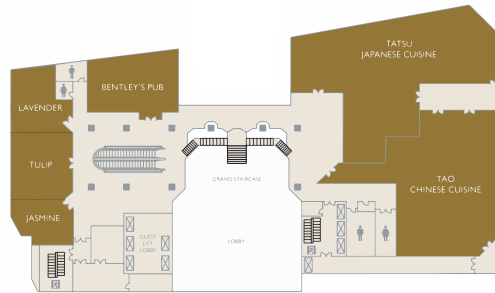

# INCREDIBLE OCCASIONS

InterContinental Kuala Lumpur offers a spacious pillarless Grand Ballroom, Junior Ballroom and nine well-equipped meeting rooms with superior technical support including internet coverage and video-conferencing. With its contemporary and luxurious interior, our ballrooms are the perfect venue for memorable dinners, gala events, and stylish weddings.

LEVEL 1

LEVEL 2

Meeting Rooms	Size (sq.m)	Theatre	Classroom	Banquet	Dimensions (m) Length x Width	Height (m)
Grand Ballroom	963	1,200	550	650	24 X 39	9
Grand Ballroom I	335	400	200	240	24 X 14	9
Grand Ballroom II	293	300	180	200	24 X 12	9
Grand Ballroom III	335	400	200	240	24 X 14	9
Junior Ballroom	315	300	150	220	13 X 24	8
Junior Ballroom I	158	120	75	100	13 X 12	8
Junior Ballroom II	158	120	75	100	13 X 12	8

Function Rooms	Size (sq.m)	Theatre	Classroom	Banquet	Dimensions (m) Length x Width	Height (m)
Bunga Raya	82	70	40	50	10 X 8	3
Sakura	61	25	20	30	7 X 9	3
Lotus	84	65	30	50	7 X 12	3
Orchid	58	40	25	40	8 X 8	3
Dahlia	62	40	25	40	8 X 8	3
Sakura & Lotus	145	120	60	100	7 X 21	3
Orchid & Dahlia	120	120	70	100	8 X 15	3
Lavender	100	50	30	40	10 X 10	3
Tulip	105	50	36	50	10 X 11	3
Jasmine	36	32	15	10	6 X 6	3
Maple	59	30	24	40	9 X 7	3