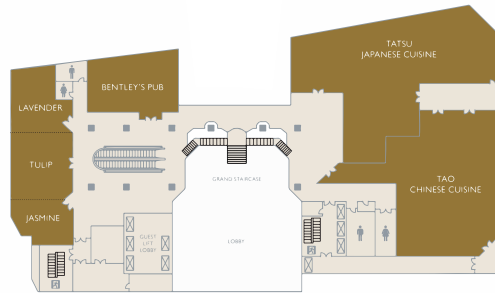

INCREDIBLE OCCASIONS

InterContinental Kuala Lumpur offers a spacious pillarless Grand Ballroom, Junior Ballroom and nine well-equipped meeting rooms with superior technical support including internet coverage and video-conferencing. With its contemporary and luxurious interior, our ballrooms are the perfect venue for memorable dinners, gala events, and stylish weddings.

LEVEL 1

LEVEL 2

☒ LIFT
☒ TOILET
☒ DOOR
☒ FIRE EXIT
☒ ESCALATOR
☒ STAIRCASE
☒ SMOKING TERRACE

Meeting Rooms	Size (sq.m)	Theatre	Classroom	Banquet	Dimensions (m) Length x Width	Height (m)
Grand Ballroom	963	1,200	550	650	24 X 39	9
Grand Ballroom I	335	400	200	240	24 X 14	9
Grand Ballroom II	293	300	180	200	24 X 12	9
Grand Ballroom III	335	400	200	240	24 X 14	9
Junior Ballroom	315	300	150	220	13 X 24	8
Junior Ballroom I	158	120	75	100	13 X 12	8
Junior Ballroom II	158	120	75	100	13 X 12	8

Function Rooms	Size (sq.m)	Theatre	Classroom	Banquet	Dimensions (m) Length x Width	Height (m)
Bunga Raya	82	70	40	50	10 X 8	3
Sakura	61	25	20	30	7 X 9	3
Lotus	84	65	30	50	7 X 12	3
Orchid	58	40	25	40	8 X 8	3
Dahlia	62	40	25	40	8 X 8	3
Sakura & Lotus	145	120	60	100	7 X 21	3
Orchid & Dahlia	120	120	70	100	8 X 15	3
Lavender	100	50	30	40	10 X 10	3
Tulip	105	50	36	50	10 X 11	3
Jasmine	36	32	15	10	6 X 6	3
Maple	59	30	24	40	9 X 7	3