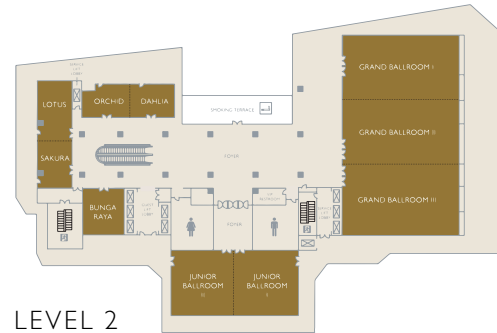

INCREDIBLE OCCASIONS

InterContinental Kuala Lumpur offers a spacious pillarless Grand Ballroom, Junior Ballroom and nine well-equipped meeting rooms with superior technical support including internet coverage and video-conferencing. With its contemporary and luxurious interior, our ballrooms are the perfect venue for memorable dinners, gala events, and stylish weddings.

LEVEL 1

LEVEL 2

☒ LIFT
☒ TOILET
☒ DOOR
☒ FIRE EXIT
☒ ESCALATOR
☒ STAIRCASE
☒ SMOKING TERRACE

Meeting Rooms	Size (sq.m)	Theatre	Classroom	Banquet	Dimensions (m) Length x Width	Height (m)
Grand Ballroom	963	1,200	550	650	24 X 39	9
Grand Ballroom I	335	400	200	240	24 X 14	9
Grand Ballroom II	293	300	180	200	24 X 12	9
Grand Ballroom III	335	400	200	240	24 X 14	9
Junior Ballroom	315	300	150	220	13 X 24	8
Junior Ballroom I	158	120	75	100	13 X 12	8
Junior Ballroom II	158	120	75	100	13 X 12	8

Function Rooms	Size (sq.m)	Theatre	Classroom	Banquet	Dimensions (m) Length x Width	Height (m)
Bunga Raya	82	70	40	50	10 X 8	3
Sakura	61	25	20	30	7 X 9	3
Lotus	84	65	30	50	7 X 12	3
Orchid	58	40	25	40	8 X 8	3
Dahlia	62	40	25	40	8 X 8	3
Sakura & Lotus	145	120	60	100	7 X 21	3
Orchid & Dahlia	120	120	70	100	8 X 15	3
Lavender	100	50	30	40	10 X 10	3
Tulip	105	50	36	50	10 X 11	3
Jasmine	36	32	15	10	6 X 6	3
Maple	59	30	24	40	9 X 7	3

Dimensions are approximate and in metres.